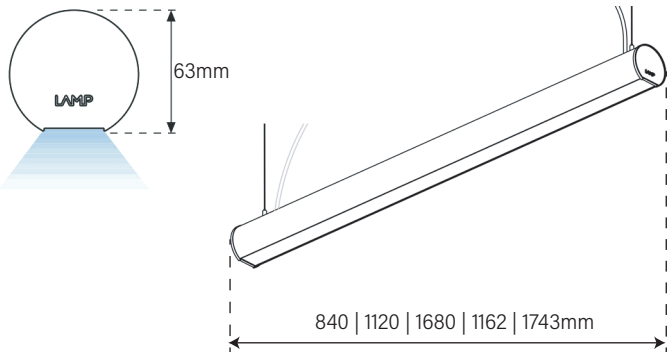

מפזר .OPAL / BLACK REFLECTOR

MID-POWER LED

דרייבר אינטגרלי

IP20 - LAMPTUBE 80

LOW UGR ≤16 | LOW UGR ≤19

EFFICACY UP TO 137 Lm/W

מידות LAMPTUBE

MODEL	WATTAGE	LUMEN 4K
LAMPTUBE 60_840	(W)	(Lm)
LAMPTUBE 60_840_8 OPAL	8	778
LAMPTUBE 60_840_11 TECH	11	1320
LAMPTUBE 60_840_15 OPAL	15	1594
LAMPTUBE 60_840_15 OPAL DIR-IND	15	1430
LAMPTUBE 60_1120	(W)	(Lm)
LAMPTUBE 60_1120_11 OPAL	11	1037
LAMPTUBE 60_1120_14 TECH	14	1760
LAMPTUBE 60_1120_22 OPAL	22	2126
LAMPTUBE 60_1120_22 OPAL DIR-IND	22	1950
LAMPTUBE 60_1680	(W)	(Lm)
LAMPTUBE 60_1680_15 OPAL	15	1556
LAMPTUBE 60_1680_22 TECH	22	2640
LAMPTUBE 60_1680_30 OPAL	30	3189
LAMPTUBE 60_1680_30 OPAL DIR-IND	30	2990
LAMPTUBE 80_1162	(W)	(Lm)
LAMPTUBE 80_1162_17	17	2322
LAMPTUBE 80_1162_29	29	3986
LAMPTUBE 80_1743	(W)	(Lm)
LAMPTUBE 80_1743_27	27	3683
LAMPTUBE 80_1743_46	46	6299

L6STW-01

L6TKB-F

T JOINT

X JOINT

90° CORNER

ELEC 5P SUSP

ELECMEC SUR FIXING

RIGID SUSP
100 | 250 | 500 | 1000MM