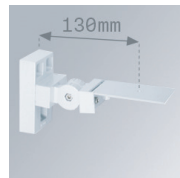

ADJ WALL ARM WH