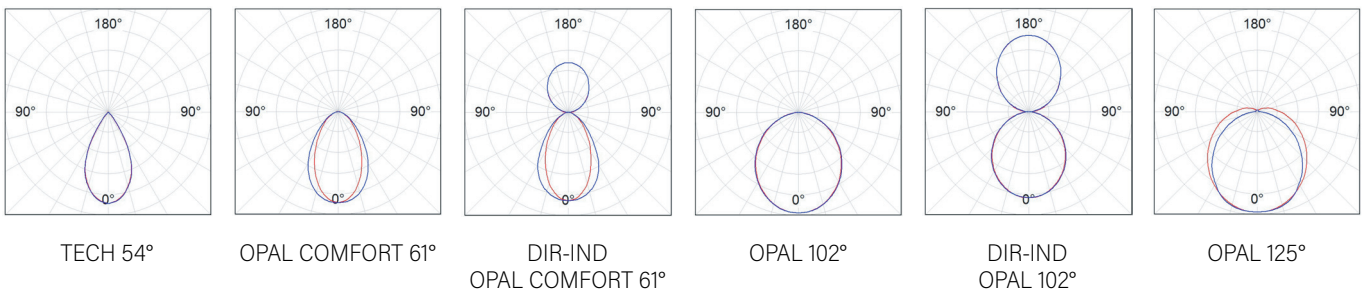

פיזור פוטומטרי

LAMPTUBE 60

LAMPTUBE 80