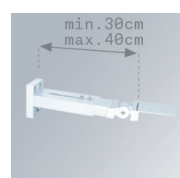

ADJ EXTEN WALL ARM