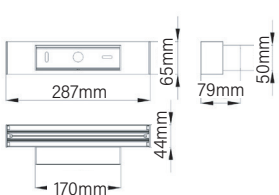

EFFICACY UP TO 159 Lm/W

MODEL	WATTAGE (W)	LUMEN 4K (Lm)
FX45-W		
FX45-W258	3.5	477
FX45-W287	5.5	871
FX45-W517	7	1015
FX45-W513 40/60	10.5	1529
FX45-W566	11	1743
FX45-W1014	14	2031
FX45-W1014 40/60	20	2881
FX45-W1517	21	3046

מידות FX45-W

FX45-W258

FX45-W287

FX45-W513

FX45-W517

FX45-W566

FX45-W1014

FX45-W1517