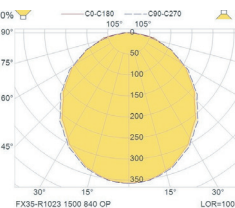

MICRO PRISMATIC 40-60

MICRO PRISMATIC ASY

MICRO PRISMATIC

OPAL 30-70

OPAL

WHITE POINT

אפשרויות להזמנה

CEILING MNT BRACKET

MNT OVAL BL CUP

MNT ROUND GR CUP VISIBLE SCREWS

MNT W5.0 WITH LOOP

MNT ROUND WH CUP

RECTANGULAR GR CUP