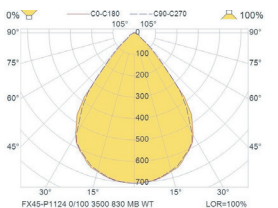

MICRO PRISMATIC 40-60

MICRO PRISMATIC ASY

MICRO PRISMATIC

OPAL 30-70

OPAL

WHITE POINT

אפשרויות להזמנה

CEILING MNT BRACKET

MNT OVAL BL CUP

MNT ROUND GR CUP VISIBLE SCREWS

MNT W5.0 WITH LOOP

MNT ROUND WH CUP

RECTANGULAR GR CUP